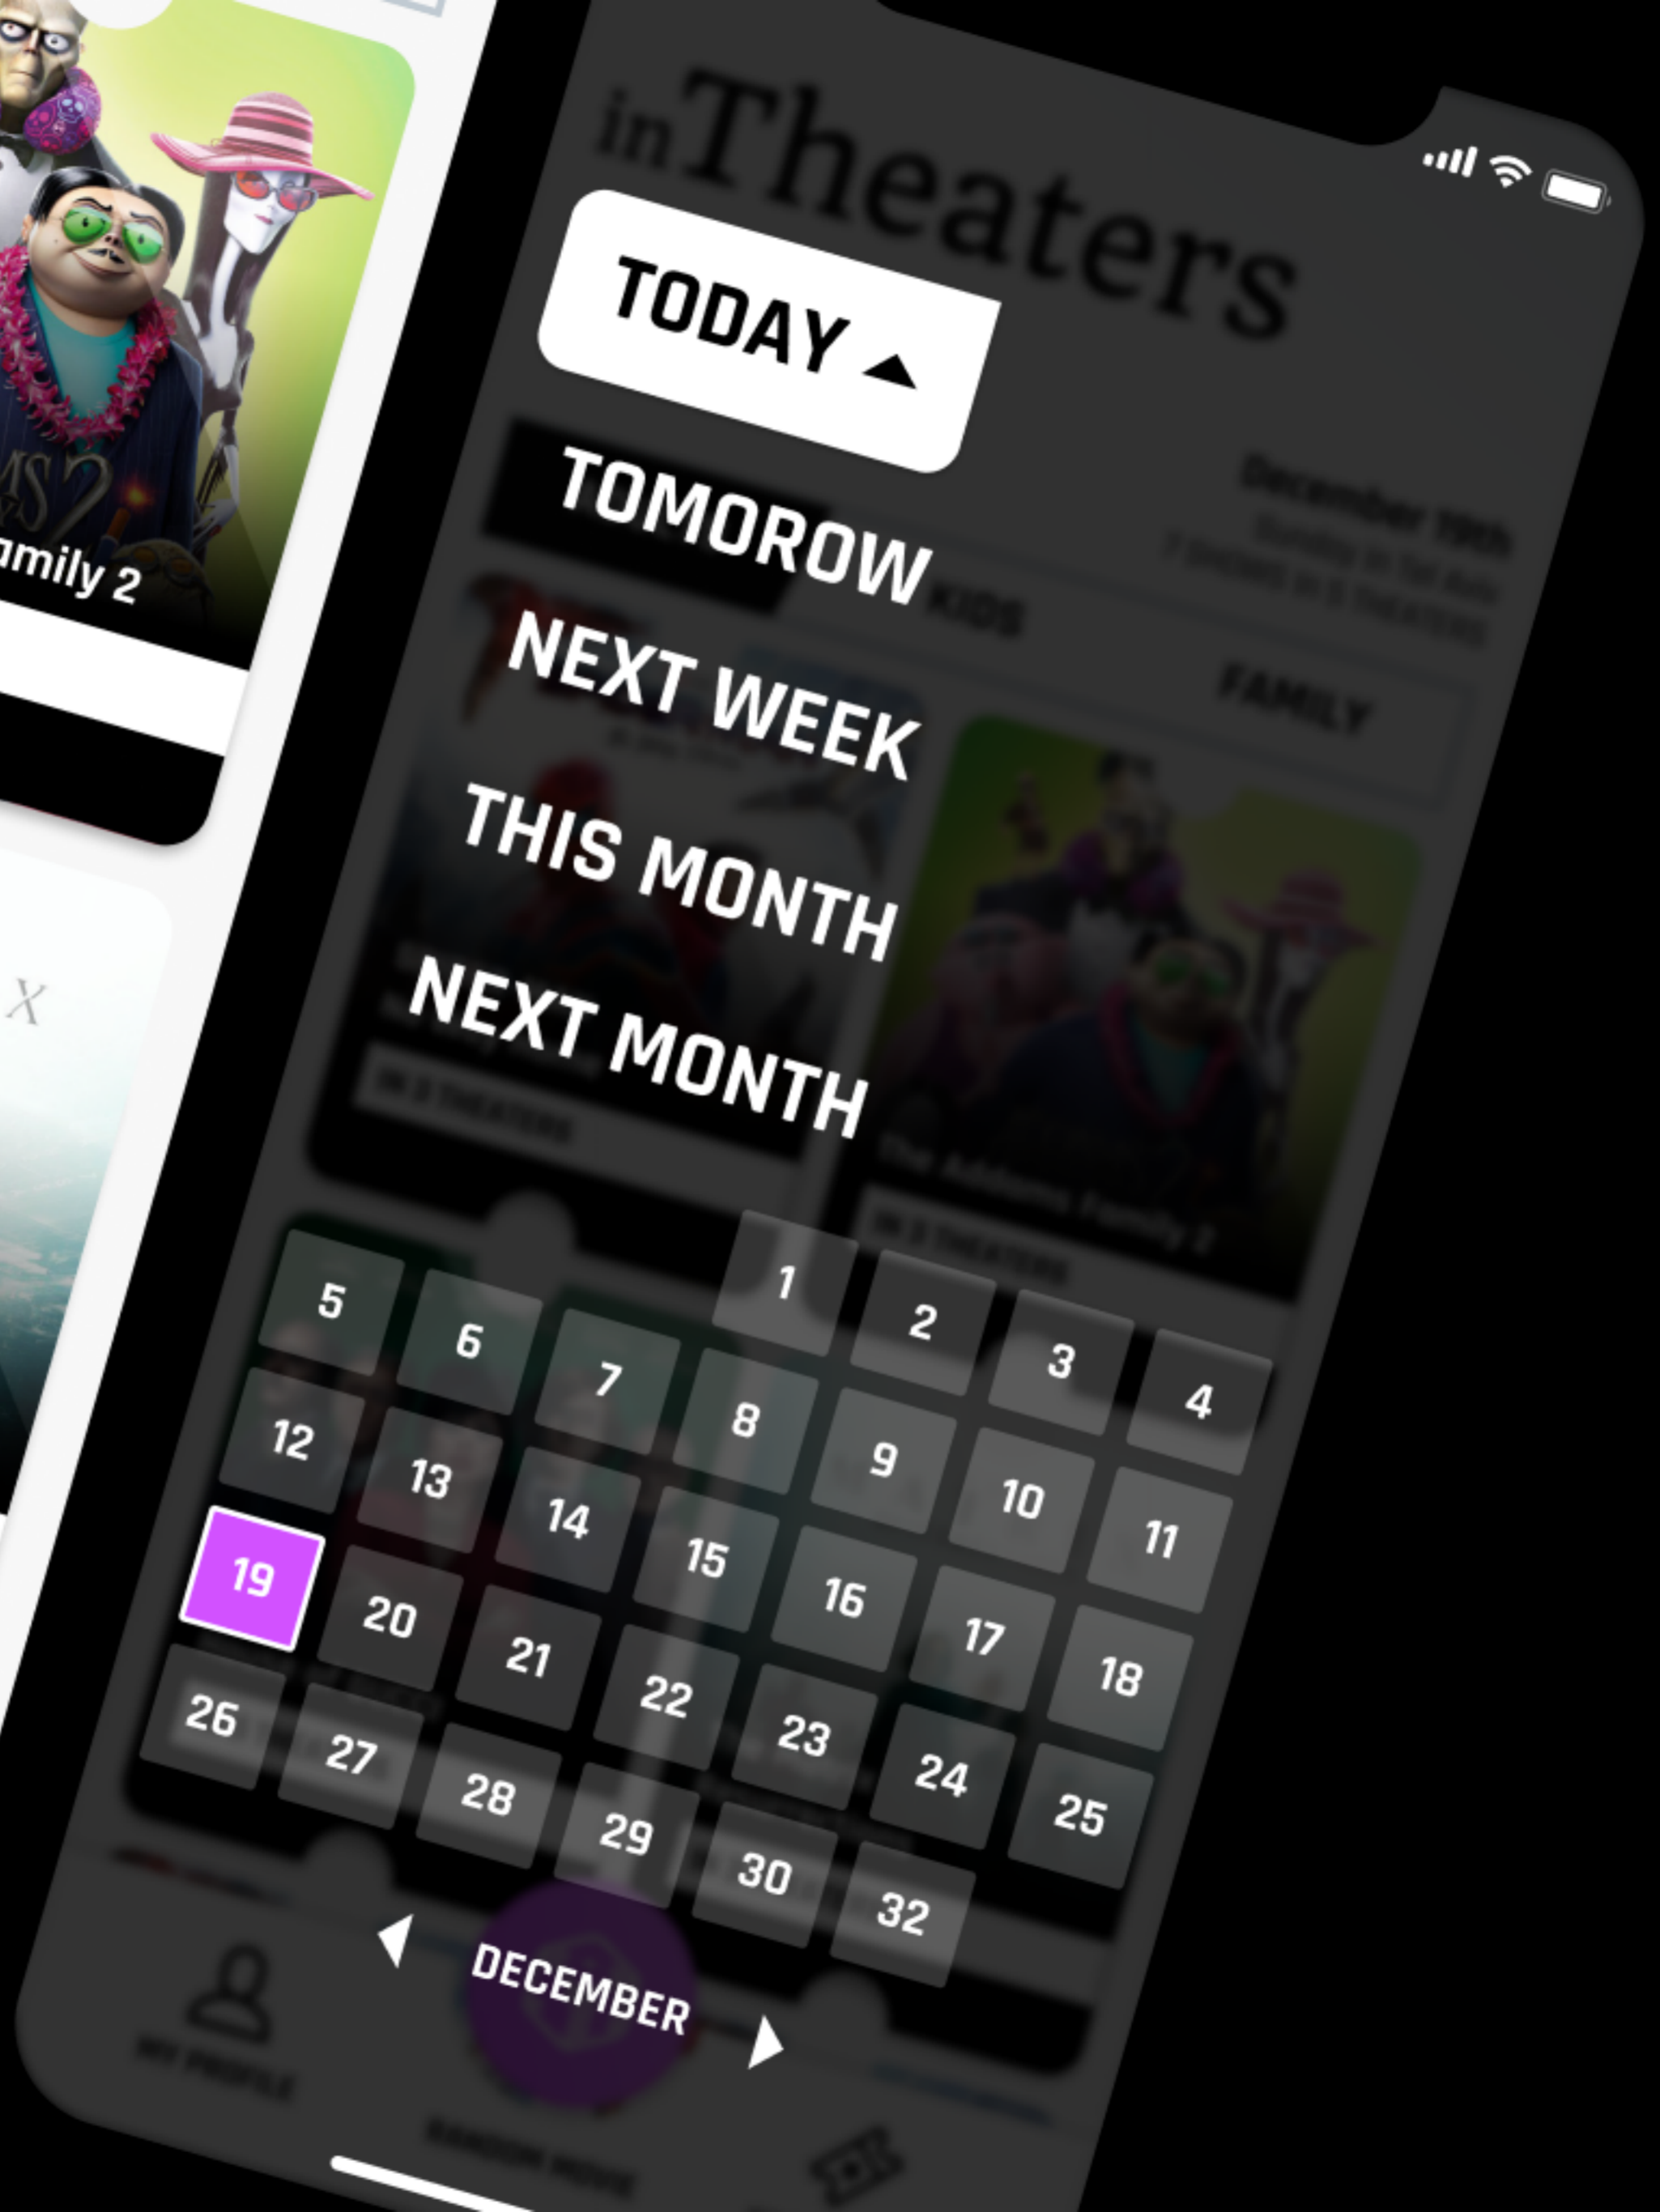

in Theaters

TODAY ▾

ADULTS

KIDS

FAMILY

December 19th
Sunday in Tel Aviv
7 SHOWS in 5 THEATERS

MY PROFILE

RANDOM MOVIE

TODAY ▲

TOMORROW

NEXT WEEK

THIS MONTH

NEXT MONTH

19

DECEMBER

9:41

inTheaters

TODAY

December 18th
Available on the app
starting at 12:00 PM

ADULTS

**SPIDER-MAN
No Way Home**

19.90\$

PICK THE TIME

DEC 19 17:00	DEC 19 19:00	DEC 19 20:45	DEC 19 21:30
-----------------	-------------------------	-----------------	-----------------

SCREEN

		7		9	
	12	13			
	18	19	20	21	22
	24		26	27	
				33	34
				39	40
				45	46
				51	52
	53	54			
			59	60	
			62		

Apple Pay

9:41

inTheaters

TODAY ▾

December 19th

Sunday in Tel Aviv
7 SHOWS in 5 THEATERS